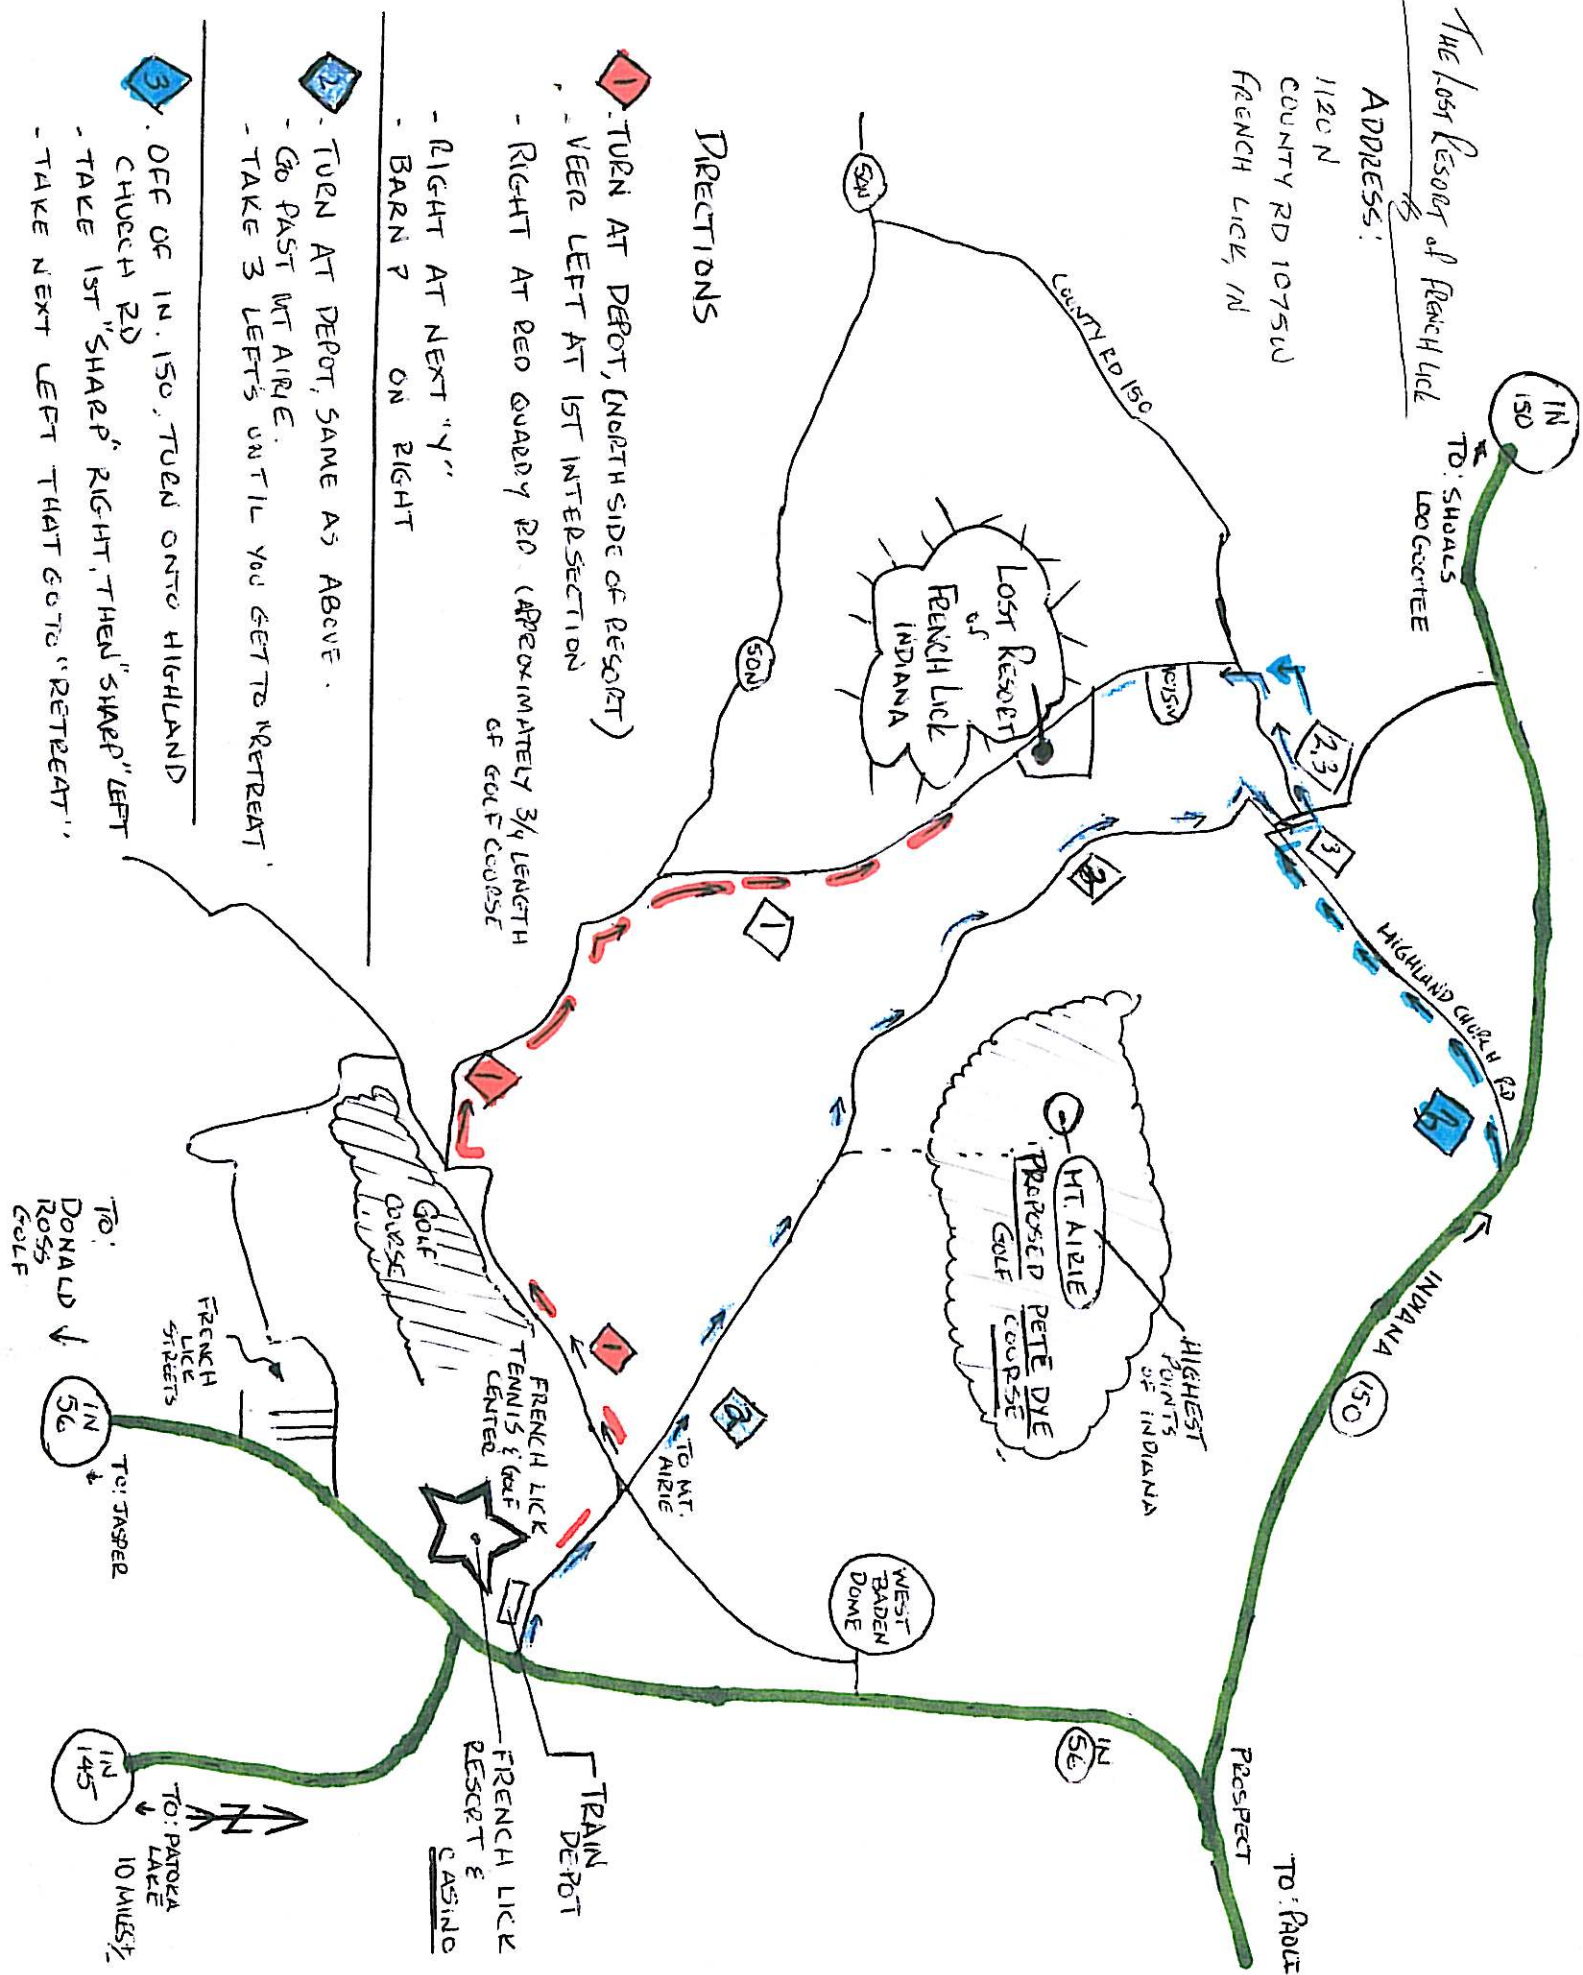

The Lost Resort of French Lick

ADDRESS:  
 1120 N  
 COUNTY RD 1075W  
 FRENCH LICK, IN

DIRECTIONS

1. TURN AT DEPOT, (NORTH SIDE OF RESORT)  
 - VEER LEFT AT 1ST INTERSECTION  
 - RIGHT AT BED QUARRY RD. (APPROXIMATELY 3/4 LENGTH OF GOLF COURSE)  
 - RIGHT AT NEXT "Y"  
 - BARN ? ON RIGHT
2. TURN AT DEPOT, SAME AS ABOVE.  
 - GO PAST MT AIRIE.  
 - TAKE 3 LEFTS UNTIL YOU GET TO "RETREAT"
3. OFF OF IN. 150, TURN ONTO HIGHLAND CHURCH RD  
 - TAKE 1ST "SHARP" RIGHT, THEN "SHARP" LEFT  
 - TAKE NEXT LEFT THAT GOES TO "RETREAT"

TO: SHOALS LODGE

HIGHLAND CHURCH RD

INDIANA 150

TO: PAOLI RESPECT

WEST BADEN DOME

HIGHEST POINTS OF INDIANA  
 MT. AIRIE  
 PROPOSED PETE DYE GOLF COURSE

FRENCH LICK GOLF COURSE  
 FRENCH LICK TENNIS & GOLF CENTER

FRENCH LICK RESORT & CASINO

TRAIN DEPOT

FRENCH LICK STREETS

TO: DONALD ROSS GOLF  
 IN 56  
 TO: TASSER

TO: PATOKA LAKE 10 MILES  
 IN 145